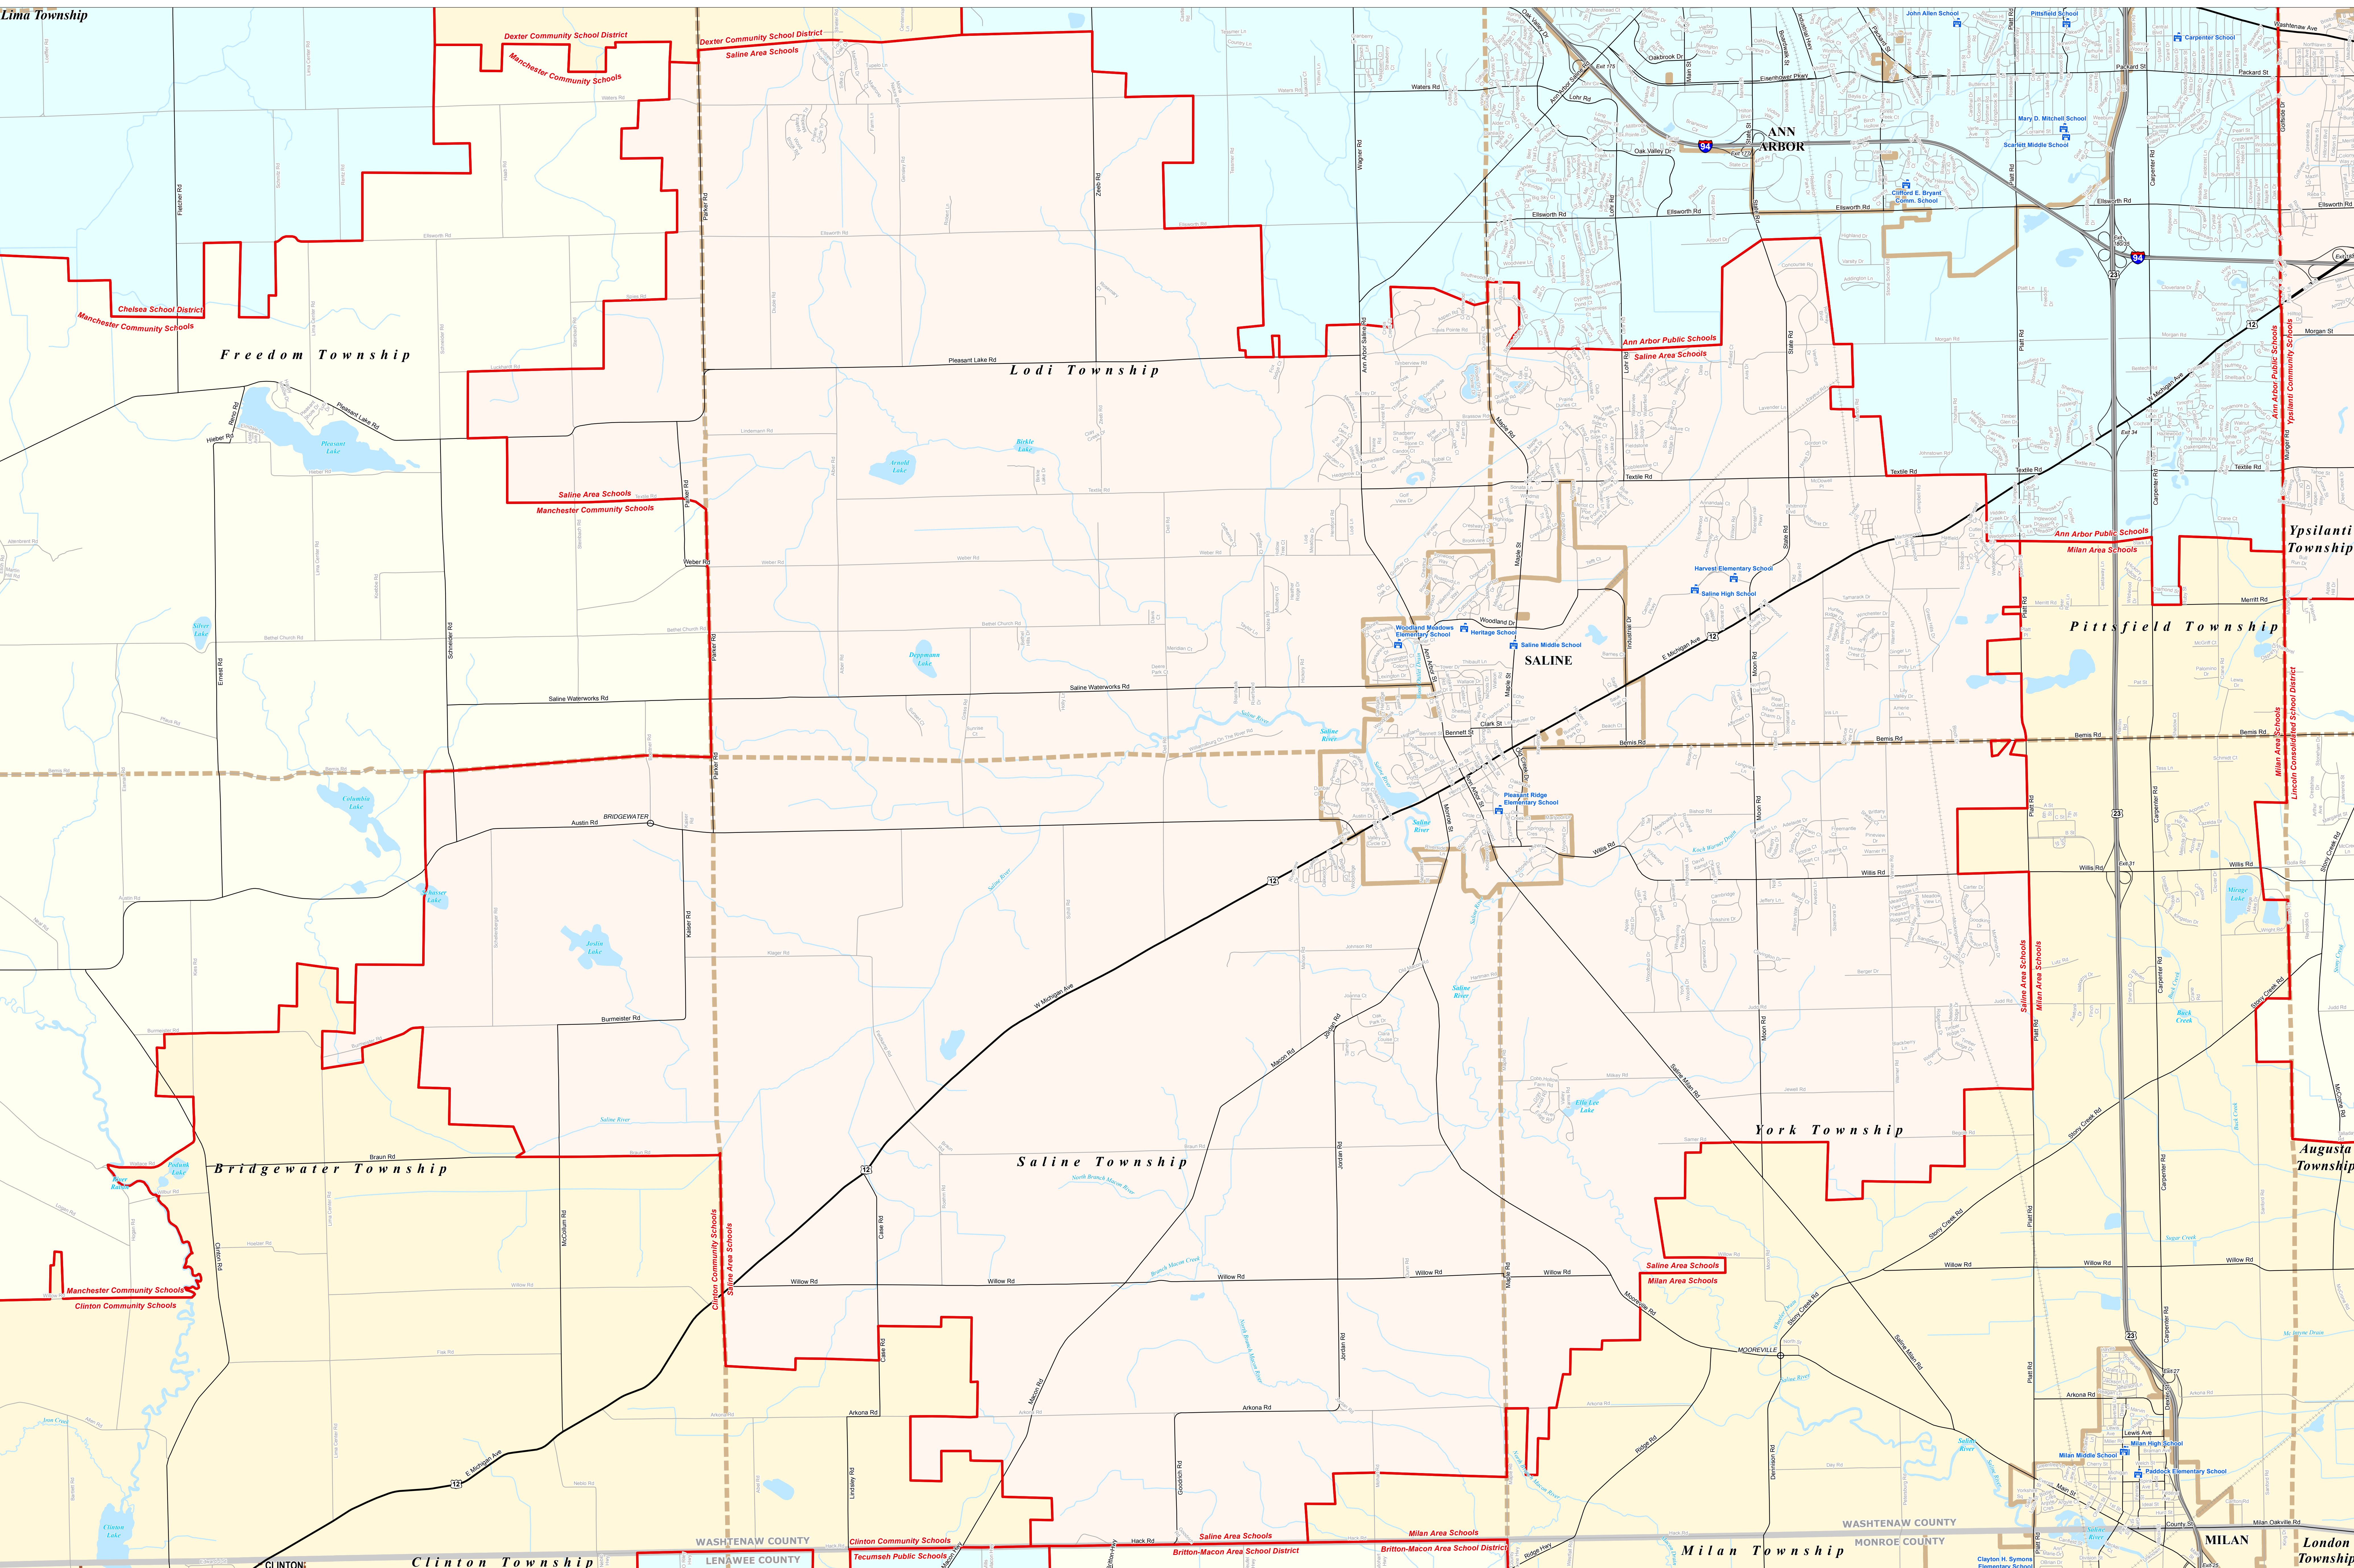

SALINE AREA SCHOOLS

Washtenaw ISD

0 0.25 0.5 1 Miles

Legend	
School District	School
County	Water Feature
City	River, Stream, or Drain
Township	Railroad
Village	Freeway
Census Designated Place	Highway
	Primary Road
	Local Road

Source: Michigan Geographic Framework, v13a